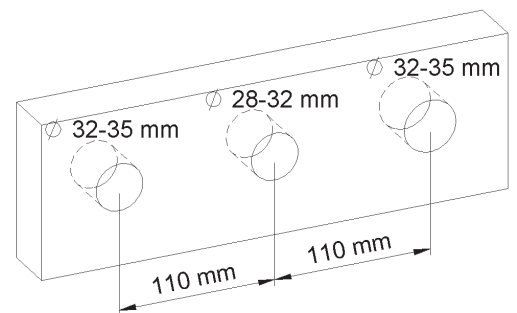

PRODUCT TECHNICAL SHEET

Collection : 1935

Ref. : 1935.--.50

Batterie lavabo murale 3 trous à encastrer

Inbouw 3-gats mengkraan voor wandmontage

Concealed wall-mounted 3-hole washbasin mixer

Picture

Product details

Flow at 3 bar : Restricted 7,5 l/min

Internal mechanism : Ceramic valve 1/4 turn

Technical drawing

RC0.V01