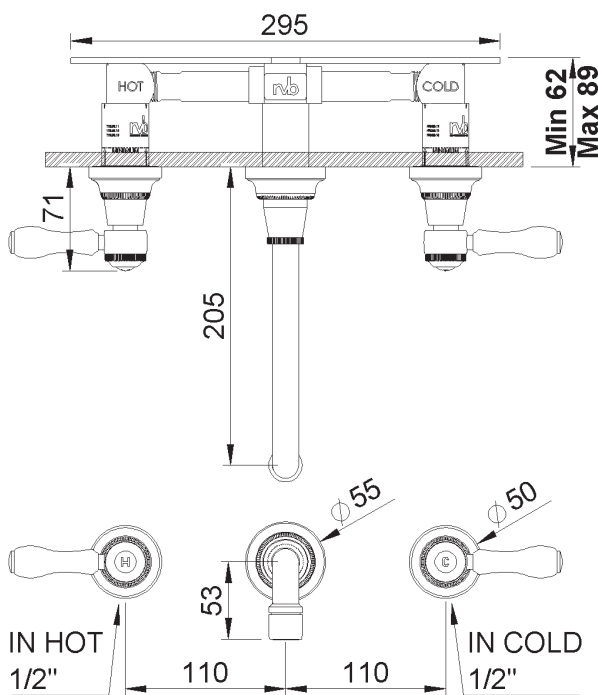

PRODUCT TECHNICAL SHEET

Collection : 1935

Ref. : 1935.--.50

Batterie lavabo murale 3 trous à encastrer

Inbouw 3-gats mengkraan voor wandmontage

Concealed wall-mounted 3-hole washbasin mixer

Picture

Product details

Flow at 3 bar : Restricted 7,5 l/min

Internal mechanism : Ceramic valve 1/4 turn

Technical drawing

RC0.V01